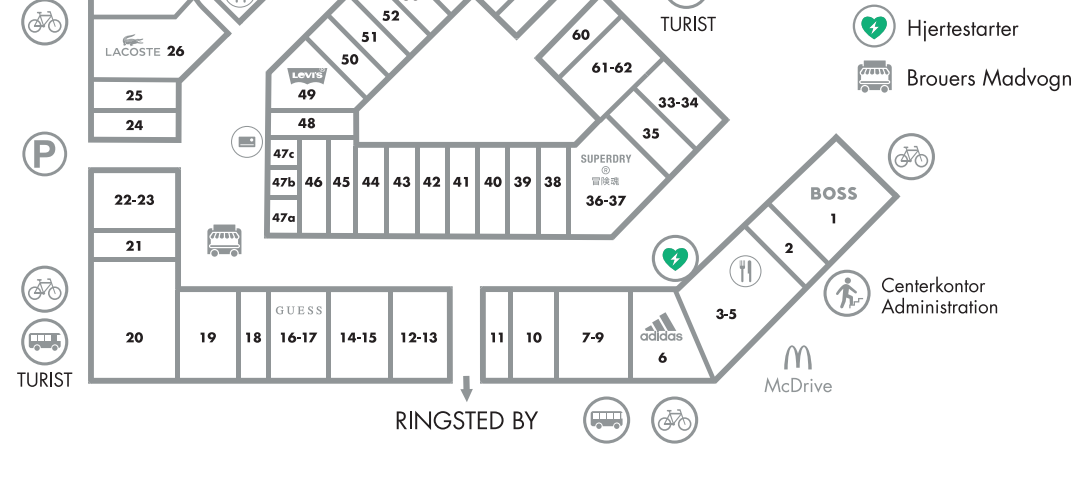

OVERSIGTSKORT

WOMEN'S FASHION	MEN'S FASHION	FOOTWEAR	
Betty Barclay 28	Boss 1	Ecco 42	
Boss 1	Calvin Klein 7-9	Josef Seibel 35	
By Malene Birger 38	Company's Outlet 29-30	Skechers 61-62	
Calvin Klein 7-9	Fashion Factory 20		
Companys 29-30	Gant 56-57	BEAUTY	
Fashion Factory 20	Guess 16-17	Hair Factory 55	
Gant 56-57	Jack & Jones 44		
Guess 16-17	Lacoste 26	ACCESSORIES	
Lacoste 26	Levi's 49	Guess 16-17	
Levi's 49	Samsøe Samsøe 22-23	Julie Sandlau 47 C	
Masai 40	Signal 48		
Message 41	Superdry 36-37	LIVING	
Moss Copenhagen 24		Home & Cook 31 A	
Noa Noa 27	SPORTSWEAR	Kitchen Living Dining 31	
Only 12-13	Adidas 6	Le Creuset 50	
Pieces 58	Asics 60	Rosendahl Holmegaard 51	
Samsøe Samsøe 22-23	Helly Hansen 10	Zwilling 54	
Superdry 36-37	Hummel 43		
Wolford 47 B	Nike 32	CONFECTIONERY	
	Peak Performance 14-15	Haribo 18	
	Puma 33-34	Lindt 11	
KIDS' FASHION		CAFÉ/RESTAURANT	
Gant 56-57	LINGERIE/UNDERWEAR	Brouers Madvogn	
Guess 16-17	Calvin Klein 7-9	Espresso House	19
Hummel 43	Hunkemöller 45	McCafé	3-5
Lacoste 26	Schiesser 53	McDonald's	3-5
Lego® Wear 39	Triumph 25	The Burger	26 DE
Name it 59	Wolford 47 B		
Noa Noa 27			
PompeLux 21			